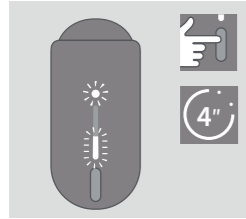

How to use your IQOS

1. TURN ON
Press and hold IQOS Pocket Charger Button for 4 seconds, then release; Holder Status and Battery Status lights will flash.

2. CHARGE HOLDER
Insert IQOS Holder then close to charge. Fully charged when Holder Status light is solid white.

3. INSERT TOBACCO STICK
Insert and gently press the compatible heated tobacco stick to the line on the filter.

4. START HEATING
Hold Holder Button until IQOS Holder vibrates and Light pulses white.

5. BEGIN USE
Start using once IQOS Holder vibrates twice and Light is solid white.

6. NEARLY COMPLETE
To signal the last 30 seconds, IQOS Holder will vibrate twice and Light pulses white.

7. REMOVE TOBACCO STICK
Slide Cap upwards and then remove used tobacco stick.

TO CLEAN
Slide Cap upwards and remove completely. Insert IQOS Cleaning Tool and rotate gently. Clean daily for optimal experience.