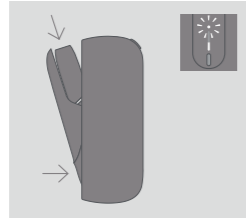

How to use your IQOS

1. TURN ON
Press and hold IQOS Pocket Charger Button for 4 seconds, then release; Holder Status and Battery Status lights will flash.

2. CHARGE HOLDER
Insert IQOS Holder then close to charge. Fully charged when Holder Status light is solid white.

3. INSERT TOBACCO STICK
Insert and gently press the compatible heated tobacco stick to the line on the filter.

4. START HEATING
Hold Holder Button until IQOS Holder vibrates and Light pulses white.

5. BEGIN USE
Start using once IQOS Holder vibrates twice and Light is solid white.

6. NEARLY COMPLETE
To signal the last 30 seconds, IQOS Holder will vibrate twice and Light pulses white.

7. REMOVE TOBACCO STICK
Slide Cap upwards and then remove used tobacco stick.

TO CLEAN
Slide Cap upwards and remove completely. Insert IQOS Cleaning Tool and rotate gently. Clean daily for optimal experience.