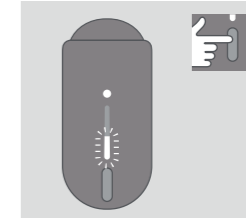

3. INSERT TOBACCO STICK
Insert and gently press the compatible heated tobacco stick to the line on the filter.

4. START HEATING
Hold Holder Button until IQOS Holder vibrates and Light pulses white.

5. BEGIN USE
Start using once IQOS Holder vibrates twice and Light is solid white.

6. NEARLY COMPLETE
To signal the last 30 seconds, IQOS Holder will vibrate twice and Light pulses white.

7. REMOVE TOBACCO STICK
Slide Cap upwards and then remove used tobacco stick.

TO CLEAN
Slide Cap upwards and remove completely. Insert IQOS Cleaning Tool and rotate gently. Clean daily for optimal experience.

Quick Tips

TO CHECK BATTERY STATUS
Tap IQOS Pocket Charger Button to check battery level.

TO RESET
Press and hold IQOS Pocket Charger Button for 10 seconds, then release; Battery Status light will fade in, flash twice, then progressively fade in to confirm a reset.