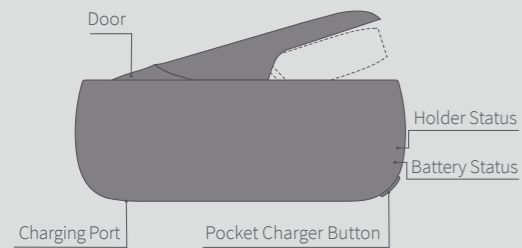

IQOS 3 Pocket Charger