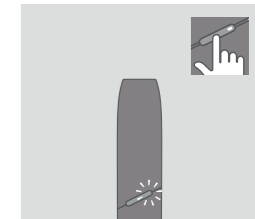

LIGHT FLASHES RED
Reset IQOS. If flashing persists, please contact Customer Care.