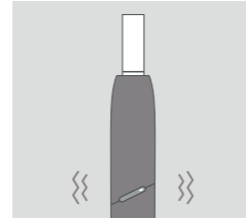

How to use your IQOS

1. TURN ON
Press and hold IQOS Pocket Charger Button for 4 seconds, then release; Holder Status and Battery Status lights will flash.

2. CHARGE HOLDER
Insert IQOS Holder then close to charge. Fully charged when Holder Status light is solid white.

3. INSERT TOBACCO STICK
Insert and gently press the compatible heated tobacco stick to the line on the filter.

4. START HEATING
Hold Holder Button until IQOS Holder vibrates and Light pulses white.

5. BEGIN USE
Start using once IQOS Holder vibrates twice and Light is solid white.