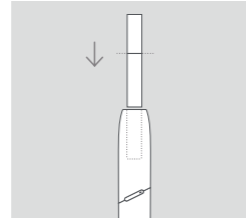

How to use your IQOS

1. TURN ON
Press and hold IQOS Pocket Charger Button for 4 seconds, then release; Holder Status and Battery Status lights will flash.

2. CHARGE HOLDER
Insert IQOS Holder then close to charge. Fully charged when Holder Status light is solid white.

3. INSERT TOBACCO STICK
Insert and gently press the compatible heated tobacco stick to the line on the filter.

4. START HEATING
Hold Holder Button until IQOS Holder vibrates and Light pulses white.

5. BEGIN USE
Start using once IQOS Holder vibrates twice and Light is solid white.