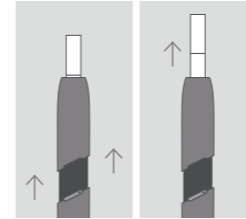

3. INSERT TOBACCO STICK
Insert and gently press the compatible heated tobacco stick to the line on the filter.

4. START HEATING
Hold Holder Button until IQOS Holder vibrates and Light pulses white.

5. BEGIN USE
Start using once IQOS Holder vibrates twice and Light is solid white.

6. NEARLY COMPLETE
To signal the last 30 seconds, IQOS Holder will vibrate twice and Light pulses white.

7. REMOVE TOBACCO STICK
Slide Cap upwards and then remove used tobacco stick.

TO CLEAN
Slide Cap upwards and remove completely. Insert IQOS Cleaning Tool and rotate gently. Clean daily for optimal experience.