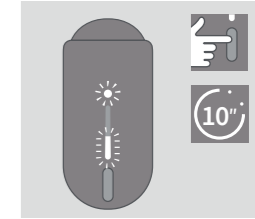

How to use your IQOS

1. TURN ON
Press and hold IQOS Pocket Charger Button for 4 seconds, then release; Holder Status and Battery Status lights will flash.

2. CHARGE HOLDER
Insert IQOS Holder then close to charge. Fully charged when Holder Status light is solid white.

3. INSERT TOBACCO STICK
Insert and gently press the compatible heated tobacco stick to the line on the filter.

4. START HEATING
Hold Holder Button until IQOS Holder vibrates and Light pulses white.

5. BEGIN USE
Start using once IQOS Holder vibrates twice and Light is solid white.

6. NEARLY COMPLETE
To signal the last 30 seconds, IQOS Holder will vibrate twice and Light pulses white.

7. REMOVE TOBACCO STICK
Slide Cap upwards and then remove used tobacco stick.

TO CLEAN
Slide Cap upwards and remove completely. Insert IQOS Cleaning Tool and rotate gently. Clean daily for optimal experience.

Quick Tips

TO CHECK BATTERY STATUS
Tap IQOS Pocket Charger Button to check battery level.

TO RESET
Press and hold IQOS Pocket Charger Button for 10 seconds, then release; Battery Status light will fade in, flash twice, then progressively fade in to confirm a reset.