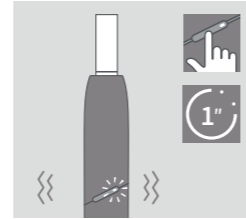

How to use your IQOS

1. TURN ON
Press and hold IQOS Pocket Charger Button for 4 seconds, then release; Holder Status and Battery Status lights will flash.

2. CHARGE HOLDER
Insert IQOS Holder then close to charge. Fully charged when Holder Status light is solid white.

3. INSERT TOBACCO STICK
Insert and gently press the compatible heated tobacco stick to the line on the filter.

4. START HEATING
Hold Holder Button until IQOS Holder vibrates and Light pulses white.

5. BEGIN USE
Start using once IQOS Holder vibrates twice and Light is solid white.

6. NEARLY COMPLETE
To signal the last 30 seconds, IQOS Holder will vibrate twice and Light pulses white.

7. REMOVE TOBACCO STICK
Slide Cap upwards and then remove used tobacco stick.

TO CLEAN
Slide Cap upwards and remove completely. Insert IQOS Cleaning Tool and rotate gently. Clean daily for optimal experience.