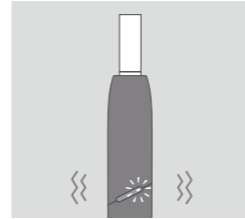

How to use your IQOS

1. TURN ON
Press and hold IQOS Pocket Charger Button for 4 seconds, then release; Holder Status and Battery Status lights will flash.

2. CHARGE HOLDER
Insert IQOS Holder then close to charge. Fully charged when Holder Status light is solid white.

3. INSERT TOBACCO STICK
Insert and gently press the compatible heated tobacco stick to the line on the filter.

4. START HEATING
Hold Holder Button until IQOS Holder vibrates and Light pulses white.

5. BEGIN USE
Start using once IQOS Holder vibrates twice and Light is solid white.

6. NEARLY COMPLETE
To signal the last 30 seconds, IQOS Holder will vibrate twice and Light pulses white.

7. REMOVE TOBACCO STICK
Slide Cap upwards and then remove used tobacco stick.

TO CLEAN
Slide Cap upwards and remove completely. Insert IQOS Cleaning Tool and rotate gently. Clean daily for optimal experience.