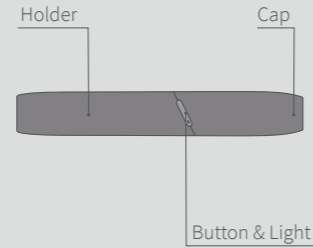

IQOS 3 Holder

ENGAGE WITH IQOS

For the full user guide and Customer Care support visit www.iqos.com

Download the IQOS Connect App on Google Play*

*Google Play and the Google Play logo are trademarks of Google LLC.
*IQOS Connect App may not be available in your country.